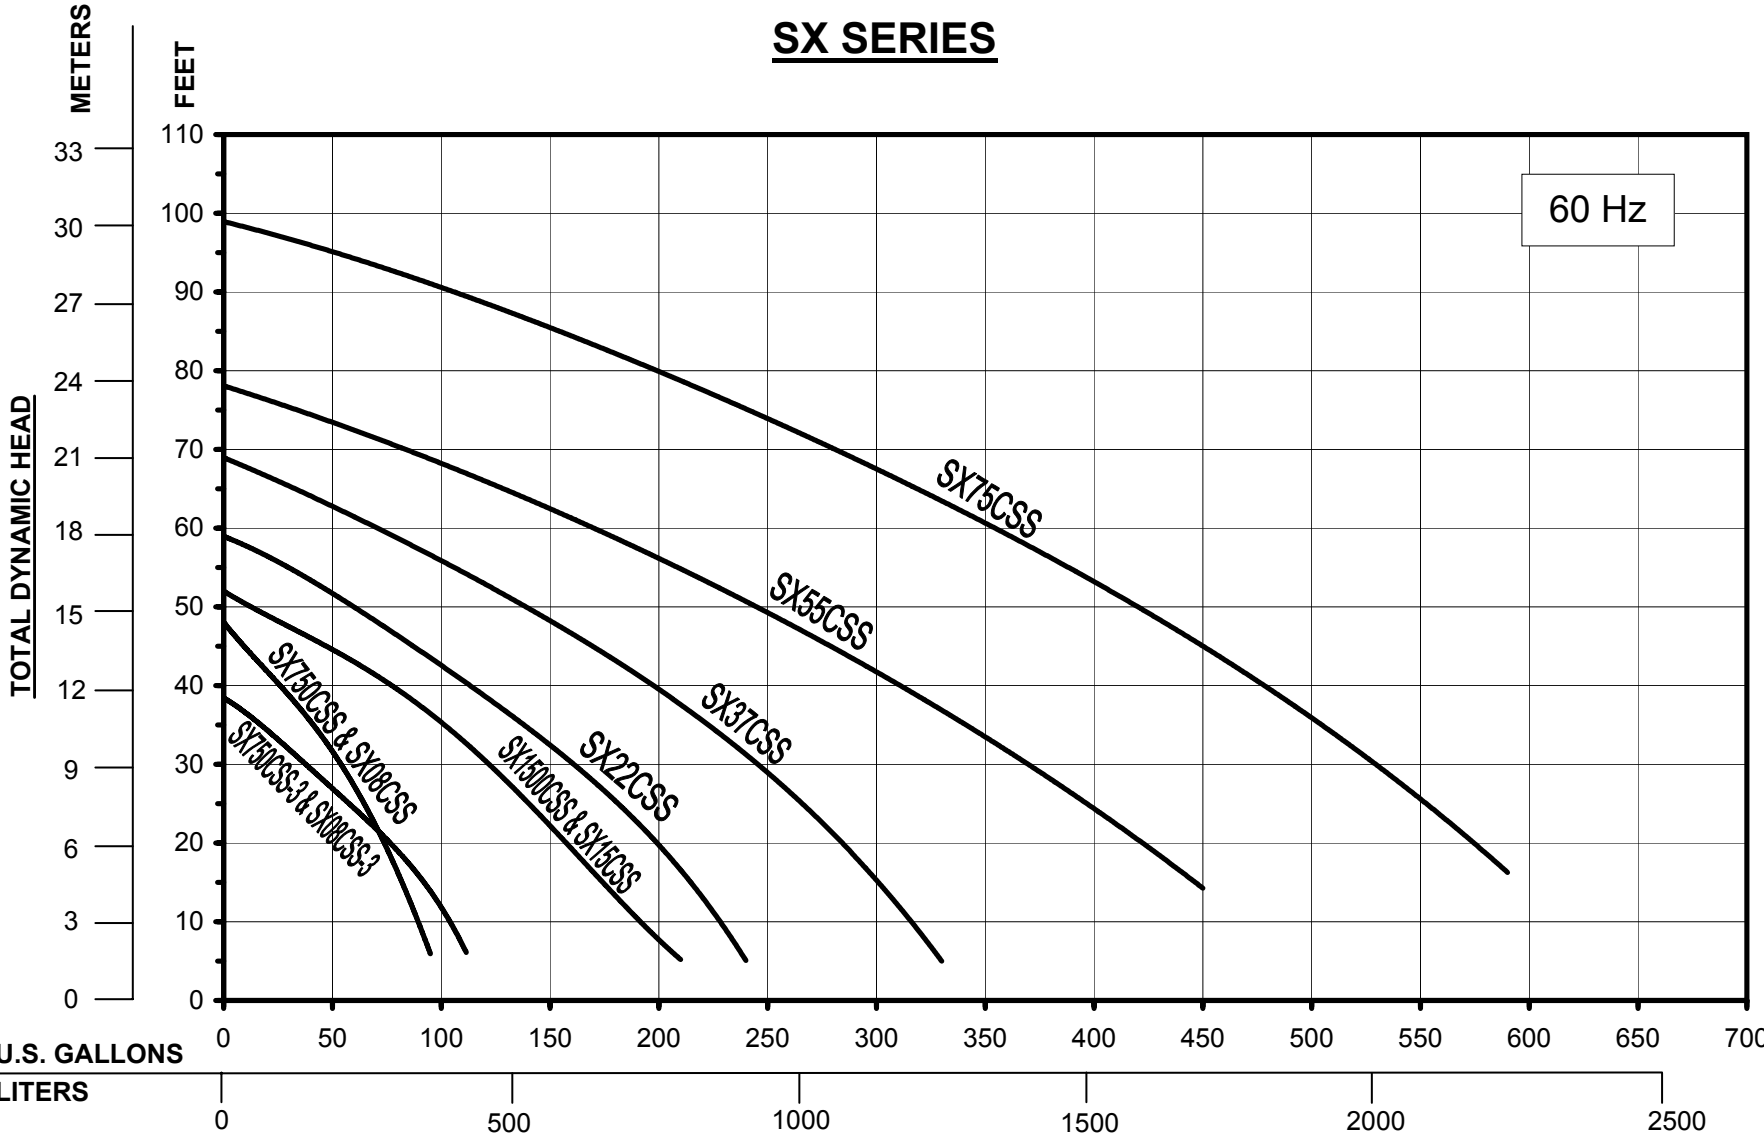

SX SERIES

1/24/2005 supersedes priors

FLOW RATE PER MINUTE

SPECIFICATIONS SUBJECT TO CHANGE WITHOUT NOTICE